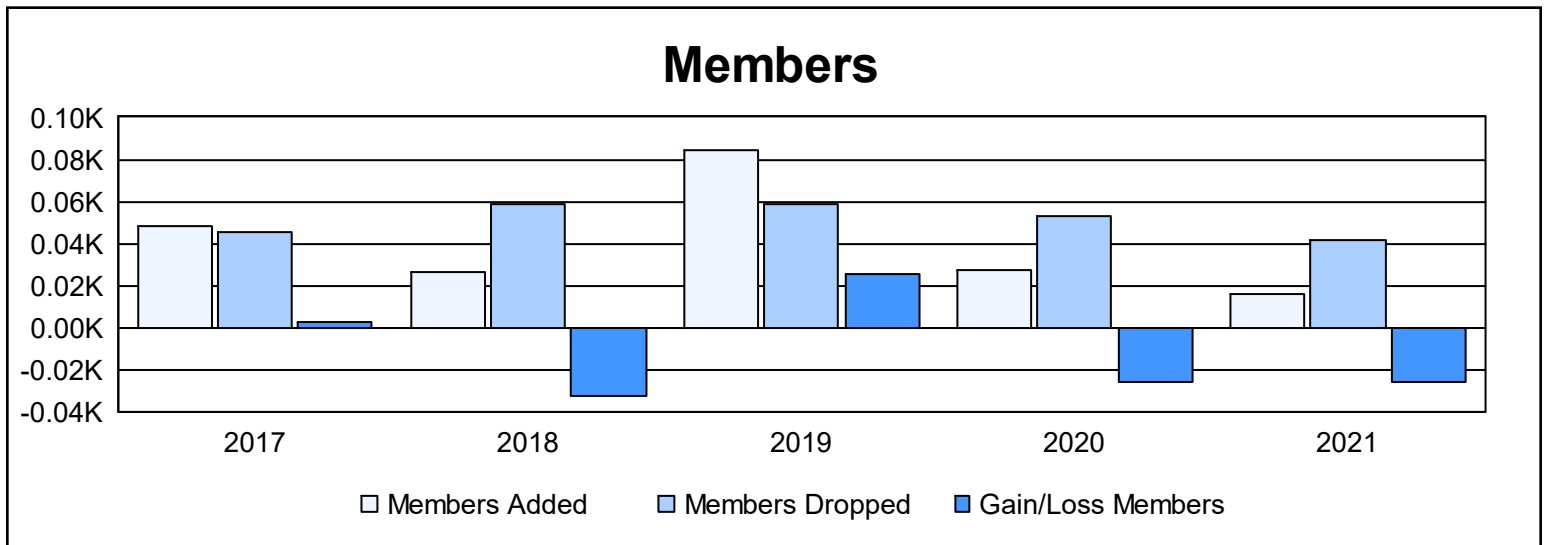

Year	New Clubs	Dropped Clubs	Gain/Loss Clubs	New Members	Charter Members	Reinstate Members	Transfer Members	Total Member Added	Total Members Dropped	Gain/Loss Members
2016-2017	0	0	0	46	0	1	1	48	45	3
2017-2018	0	0	0	25	0	0	1	26	59	-33
2018-2019	1	1	0	58	25	1	0	84	59	25
2019-2020	0	0	0	26	0	1	0	27	53	-26
2020-2021	0	0	0	15	0	1	0	16	42	-26
Average	0	0	0	34	5	1	0	40	52	-11

Membership Composition June 2021 Cumulative

Gender Composition June 2021 Cumulative